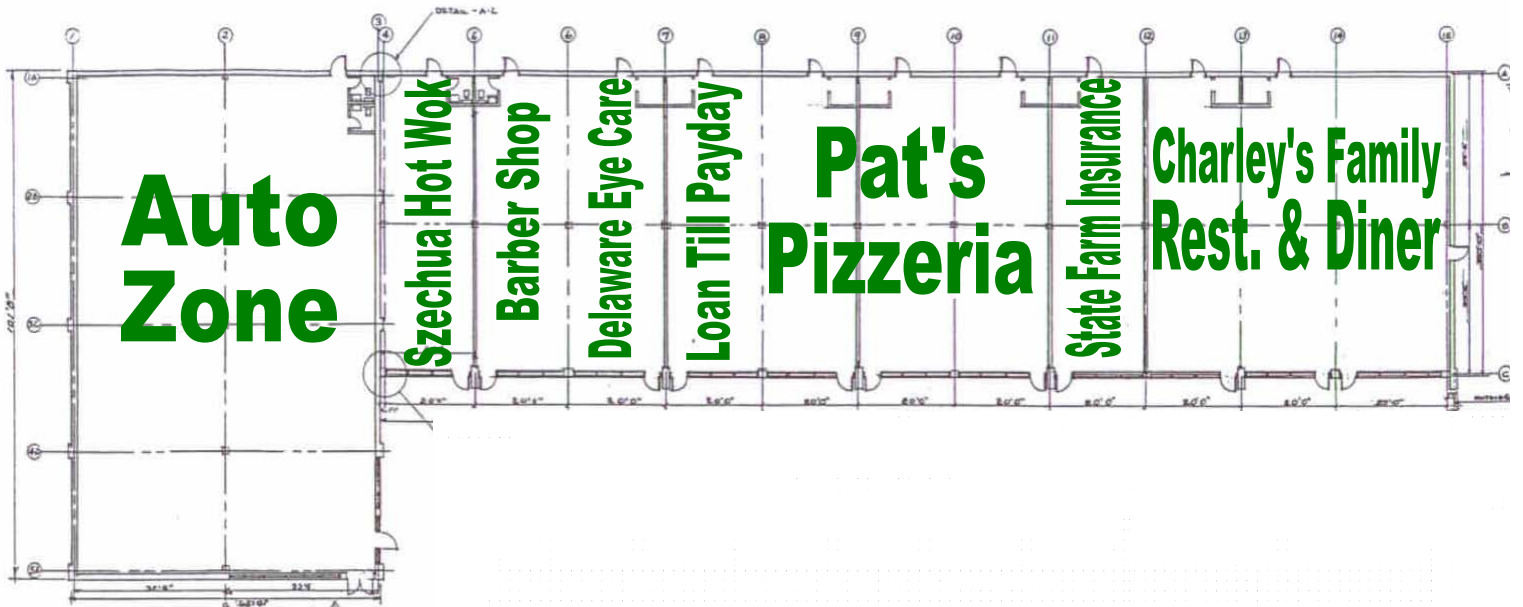

White Clay Shopping Center

Route 40 (Pulaski Highway) and
Salem Church Road
Bear, Delaware

FLOOR PLAN

MAP

SITE LOCATION AERIAL VIEW

Contact:
Charles D. Cantera and Associates
Leslie Drake
302♦658♦8338