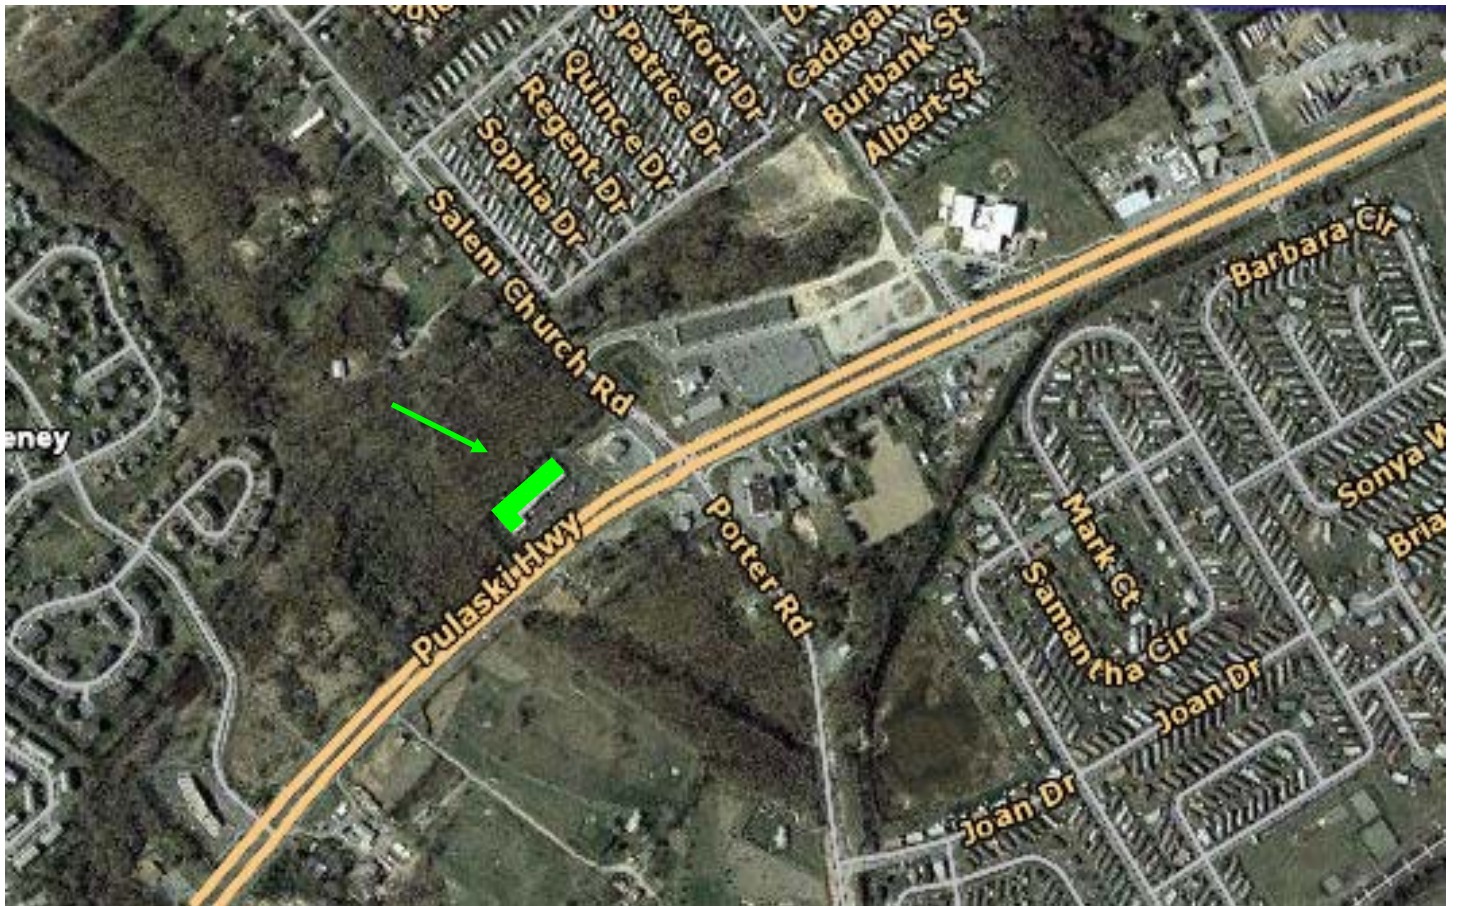

White Clay Shopping Center

Route 40 (Pulaski Highway) and
Salem Church Road
Bear, Delaware

FLOOR PLAN

MAP

SITE LOCATION AERIAL VIEW

Contact:
Charles D. Cantera and Associates
Leslie Drake
302♦658♦8338