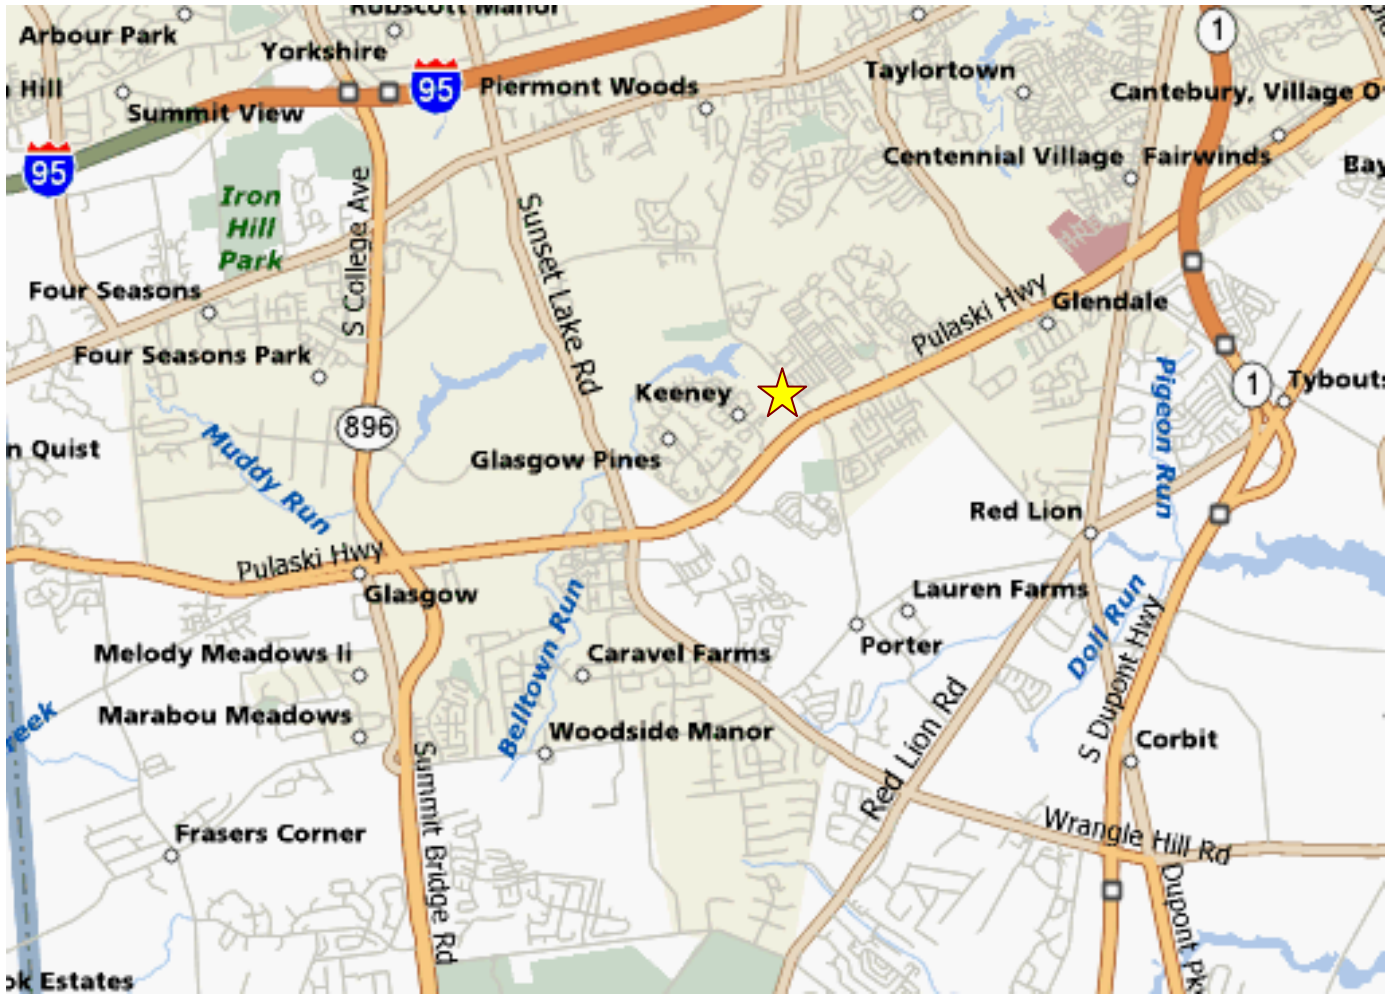

White Clay Shopping Center

Route 40 (Pulaski Highway) and
Salem Church Road
Bear, Delaware

FLOOR PLAN

MAP

SITE LOCATION AERIAL VIEW

Contact:
Charles D. Cantera and Associates
Leslie Drake
302♦658♦8338