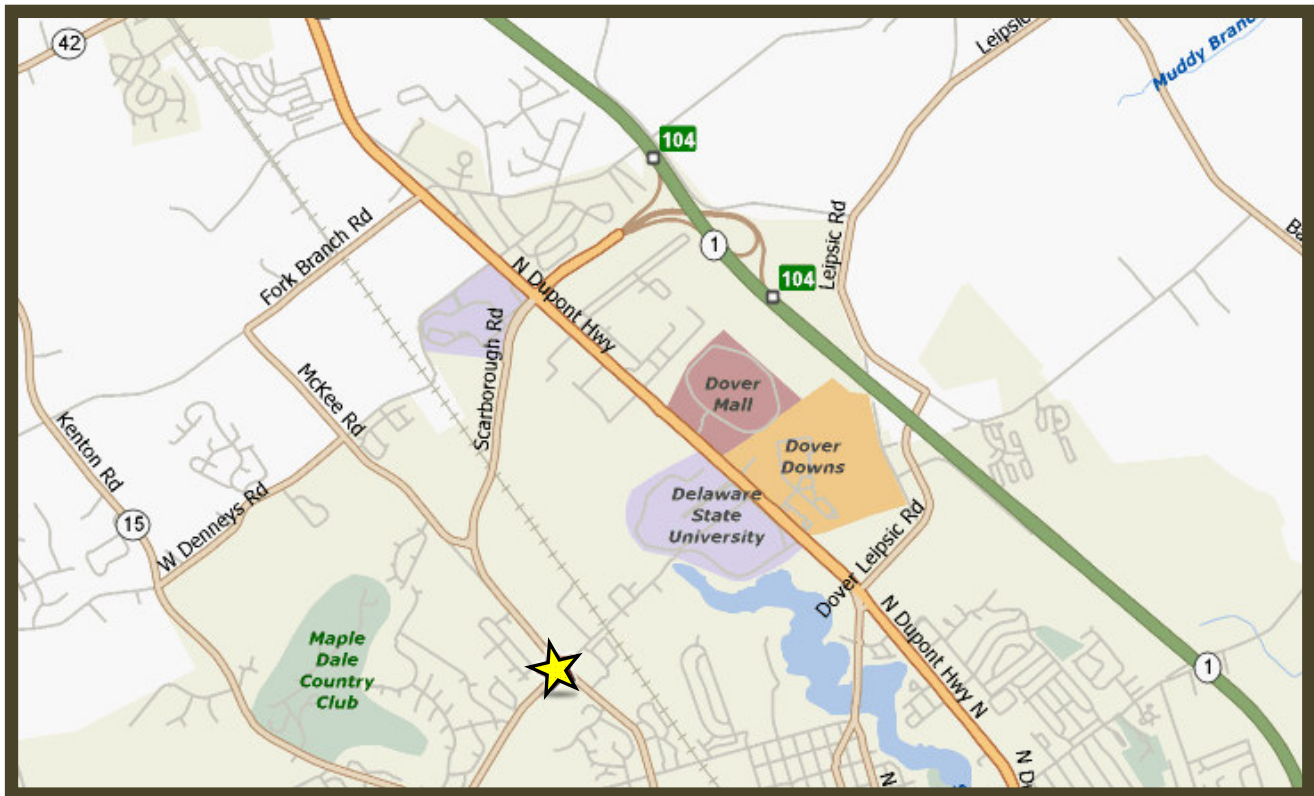

McKee Crossing

1005 College Road (at McKee Road), Dover, Delaware 19904

*1,600 S/F Second Floor Office Unit Available
1,178 S/F First Floor Unit Available*

Site Map

4 miles to Dover Downs Racetrack
2.4 miles to Delaware Technical Institute
2 miles to Route 1 Interchange