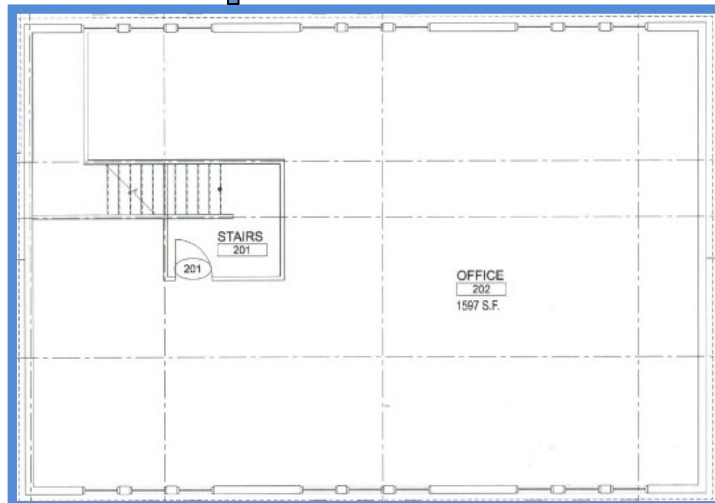

Upstairs Office

Contact:
Diamond State Management
Robert G. Wittig
302-283-1800