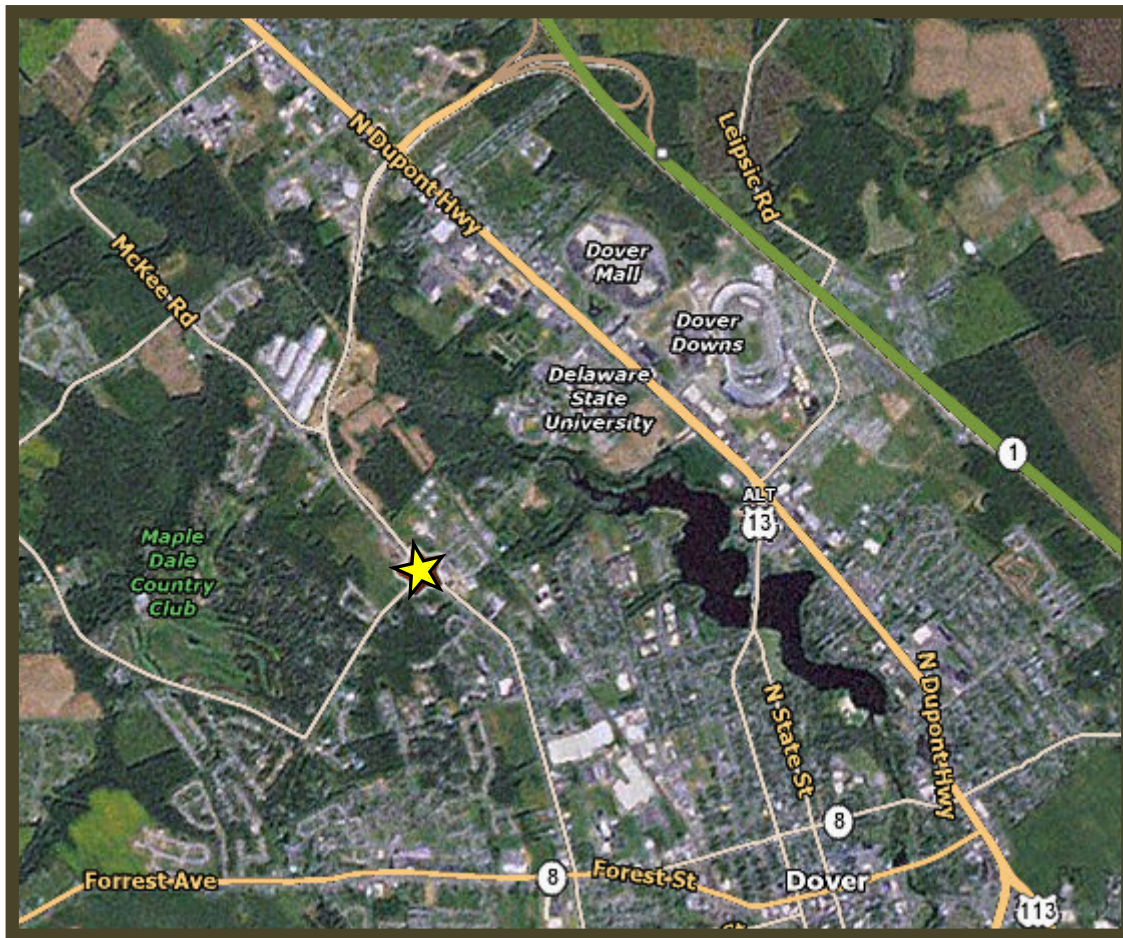

Aerial View