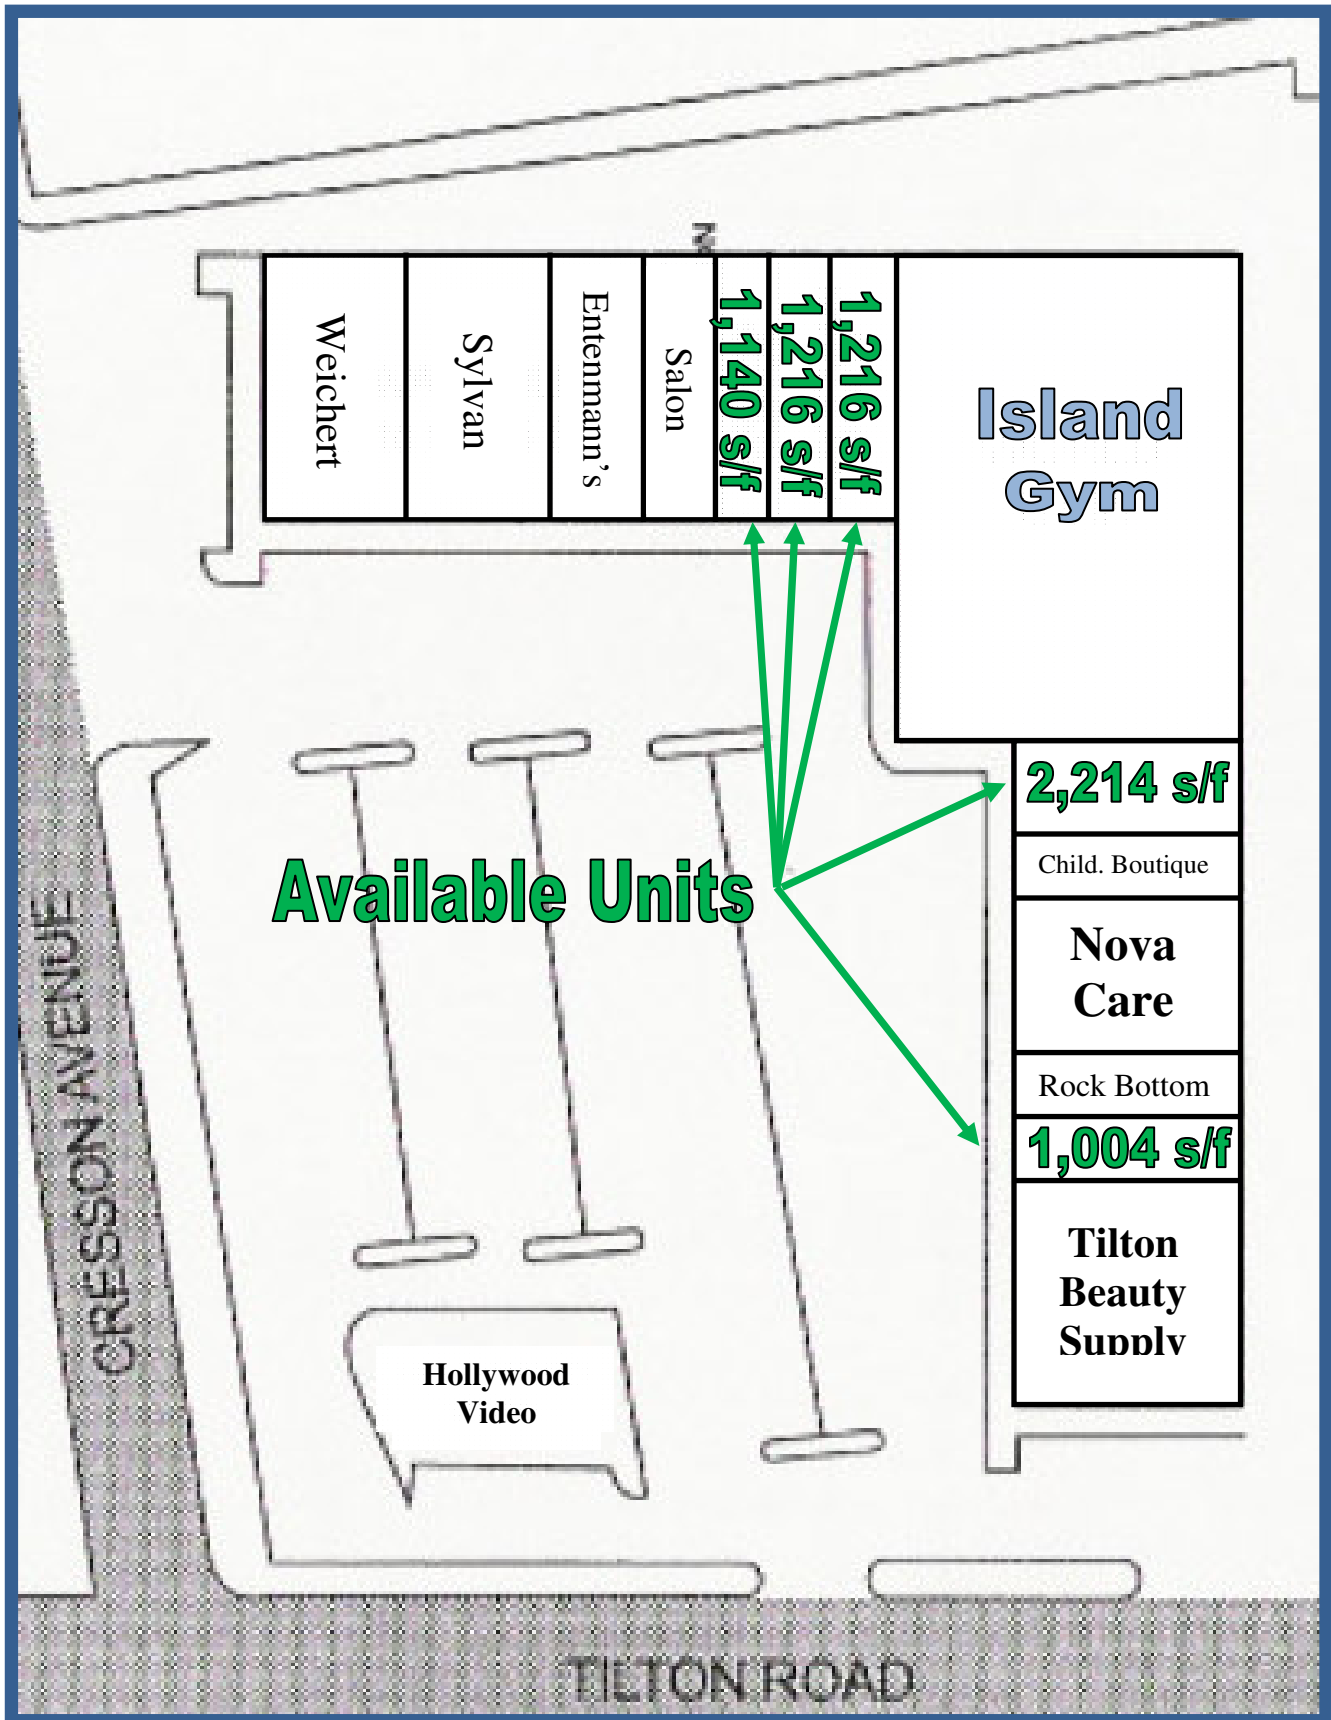

# Island Gym Plaza

*801 Tilton Road  
Northfield, New Jersey*

*Join Island Gym  
Units Starting at 1,004 s/f*

# AVAILABLE UNITS