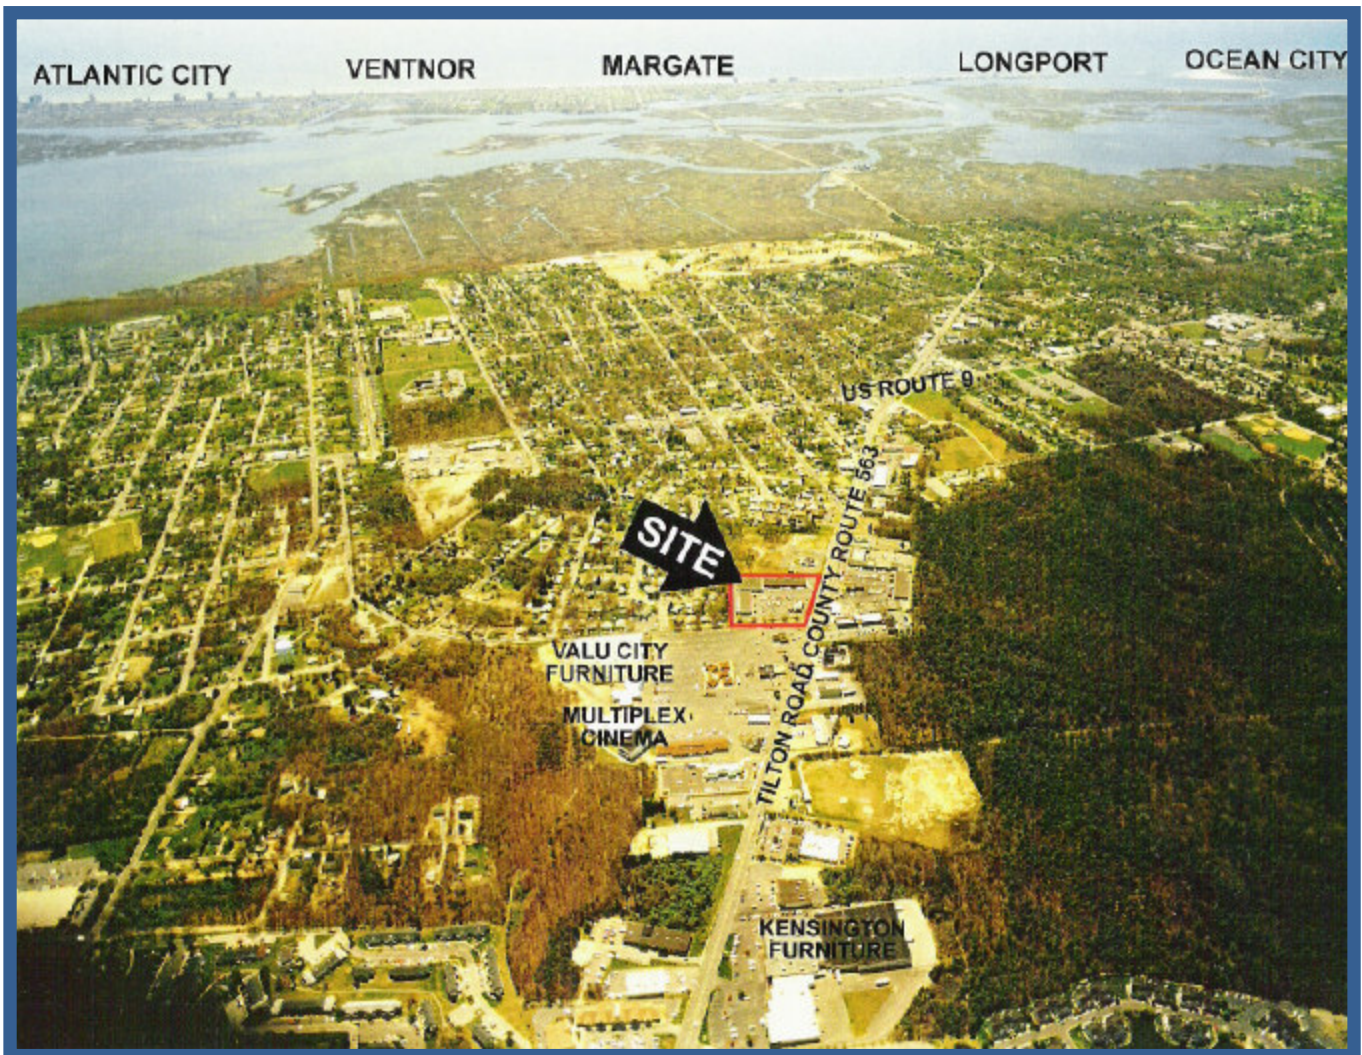

# Island Gym Plaza

*801 Tilton Road  
Northfield, New Jersey*

*Join Island Gym  
Units Starting at 1,004 s/f*