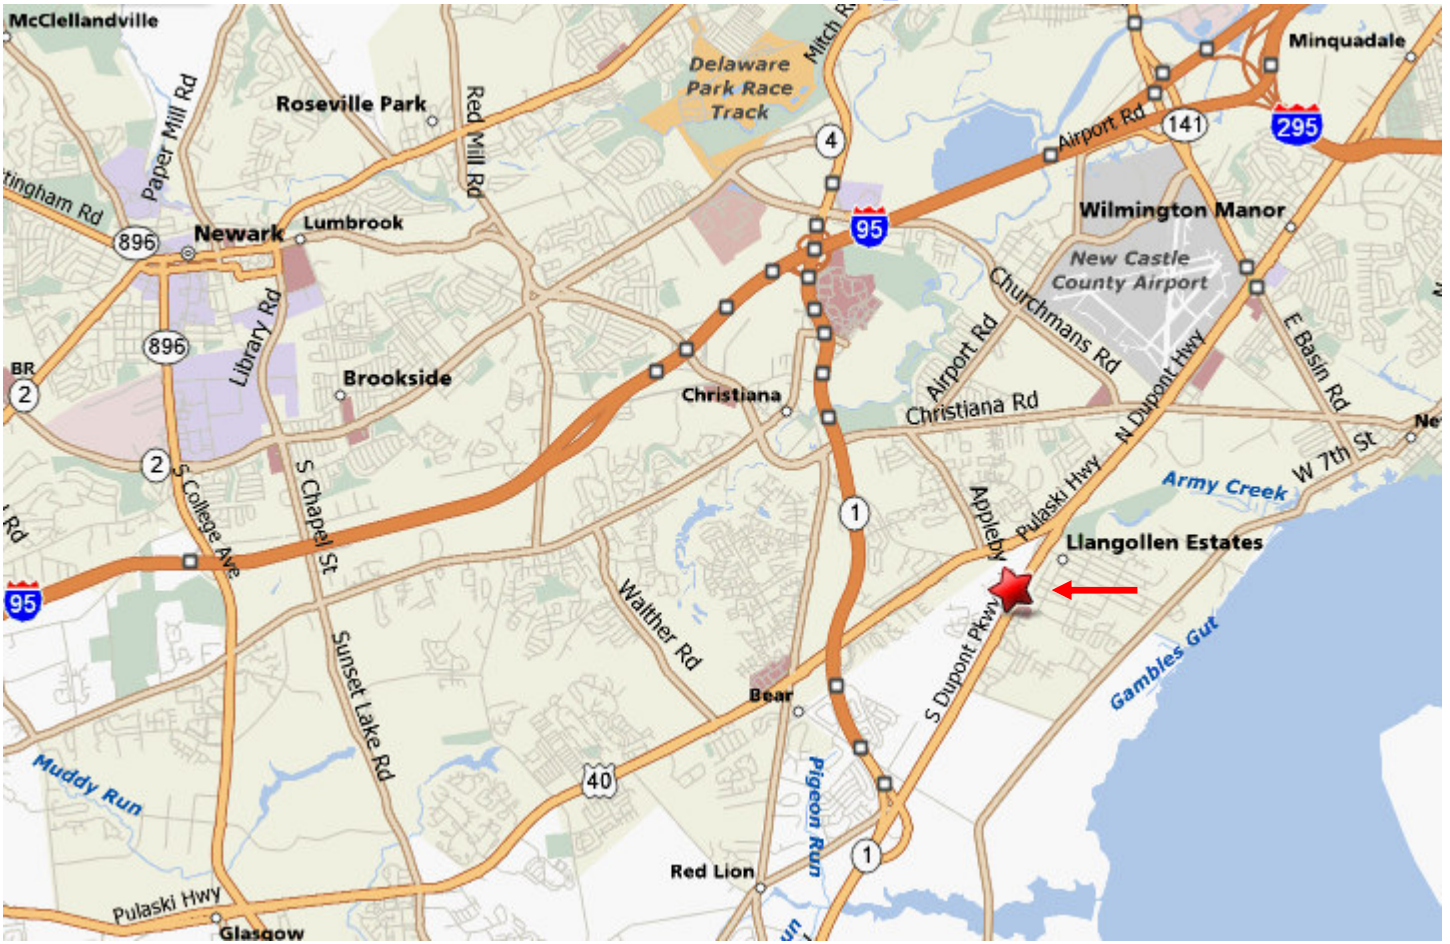

# Beaver Brook Plaza

*Saienni Boulevard and Route 13  
New Castle, Delaware*

*Join Wawa, Dollar Tree, and Food Lion  
6,000 s/f available  
Units Starting at 1,800 s/f*

## Site Plan

# Site Plan Map