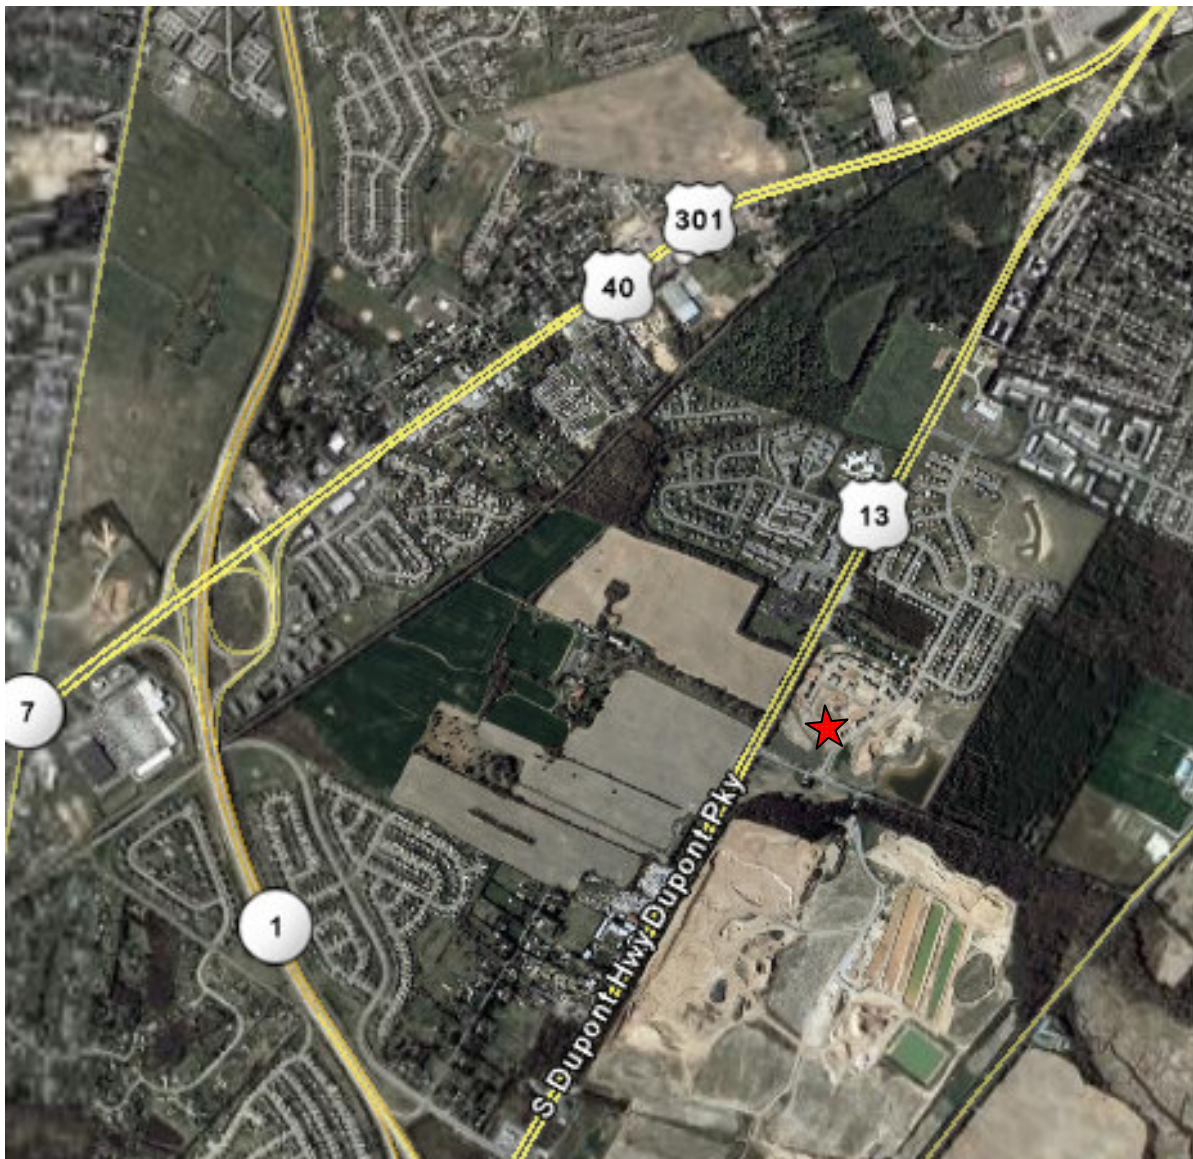

Aerial View of Site Location

Contact:
Diamond State Management
Robert G. Wittig
302-283-1800
www.BenRoProperties.com